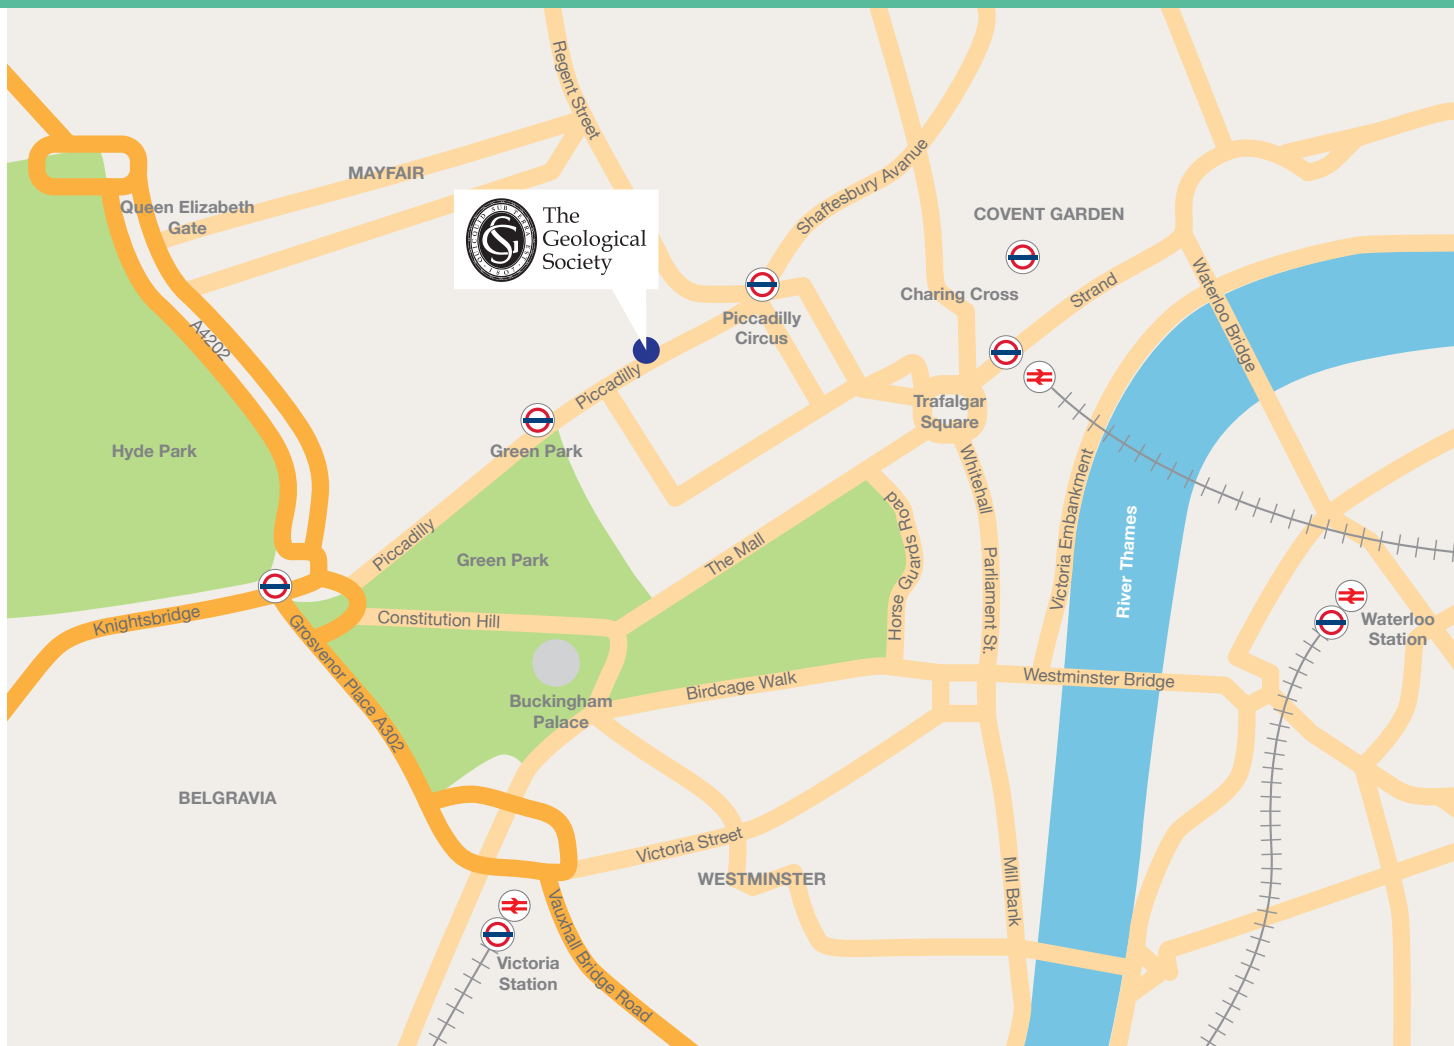

Get in touch

Venue Hire team contact:

Tel: +44 (0) 20 7432 0982

Email: venuehire@geolsoc.org.uk

The Geological Society,
Burlington House, Piccadilly,
London, W1J 0BG

[geolsoc](#)

[GeolSoc](#)

[TheGeologicalSociety](#)

[the-geological-society](#)

[geolsoc](#)

Registered charity number: 210161

The
Geological
Society